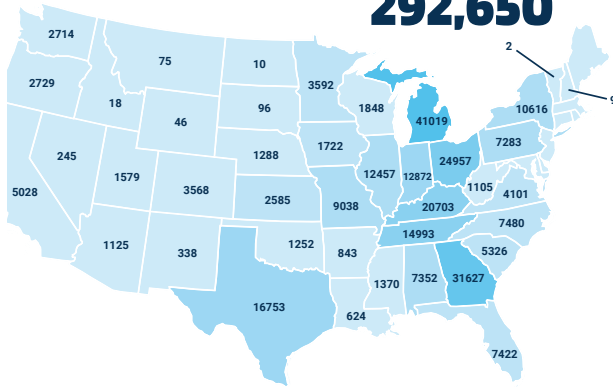

INBOUND AND OUTBOUND IN 2024

Total Loads CY24
292,650