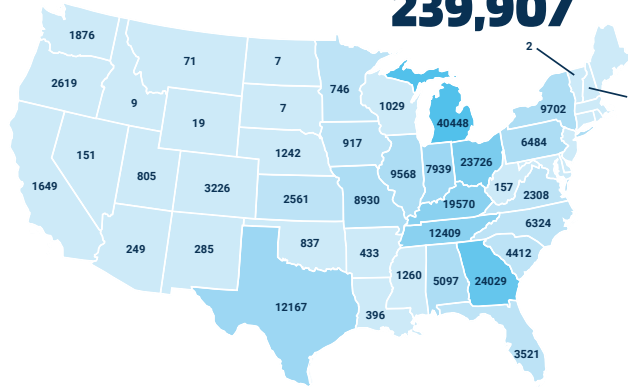

SYFAN TRANSPORT HAS:

- **30 trucks**
- **10 vans**
- **130 reefers** (refrigerated trailers)
- **Syfan Transport services the following states:**
Alabama, Georgia, South Carolina,
North Carolina, Tennessee, Kentucky,
Virginia, West Virginia, Ohio,
Pennsylvania, Indiana, Michigan, Illinois,
Minnesota, Wisconsin, Kansas, Iowa,
Missouri, Arkansas, and Texas.
- **24/7 load tracking, monitoring, and operations center**
- **Expertise in heavy equipment recovery operations**
- **Over 38 years of experience with McLeod's powerful software**
- **Real-time in-transit visibility**
- **Seamless API and EDI integration**
- **Specialized cold chain management solutions**
- **DFTS subcontractor**
- **FEMA Disaster Relief support**

INBOUND AND OUTBOUND IN 2024

Total Loads CY24
292,650

Temperature Controlled Loads CY24
52,743

Dry Loads CY24
239,907

SYFAN SERVICES FOR SHIPPERS:

**PORT DRAYAGE | RAIL DRAYAGE | FULL TRUCKLOAD | LESS THAN TRUCKLOAD | FLATBED
EXPEDITED | TEMP CONTROLLED | POWER ONLY | YARD MANAGEMENT | LOGISTICS | CROSS BORDER**