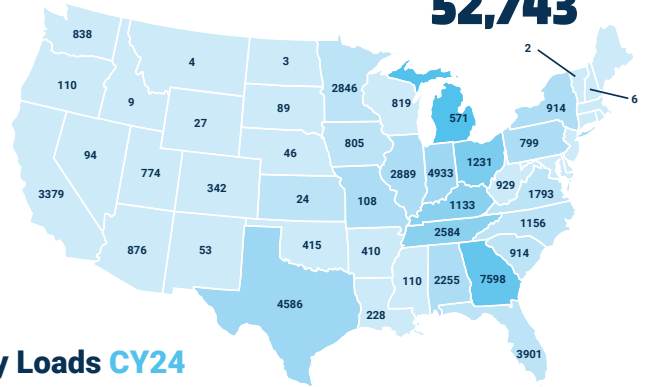

Temperature Controlled Loads CY24
52,743